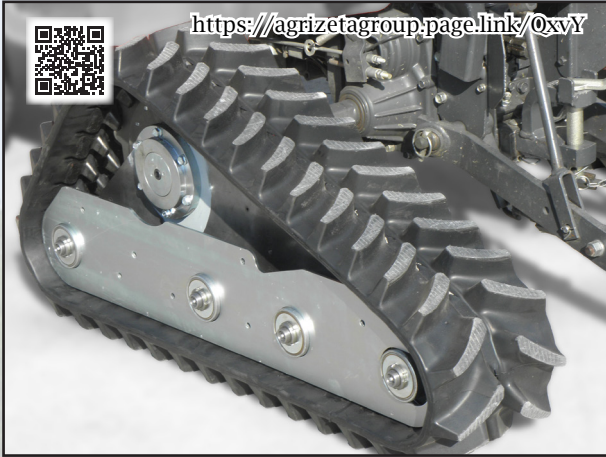

TRACKS are our PASSION

CGH300

CGH450

TRK230/39

CGH400/320

TRK200/34

Follow us on 
@agrizetagroup

TRACKS are our PASSION

CGH310K

TRK230/35

CHF65 for special applications

CGBM & hydraulic motor